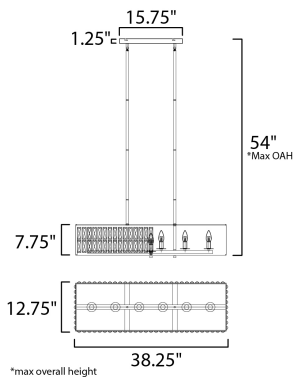

**MEASUREMENTS**

- DIMENSION : 38.25" L x 12.75" W x 7.75" H
- MAX OAH : 54" OAH
- CANOPY : 4.25" W x 1.25" H x 15.75" L
- HANGING WEIGHT : 25.74 lb

**LAMPING**

- INPUT VOLTAGE : 120V
- BULB : 6 x 40W Incandescent E12 , 240W Total
- BULB INCLUDED : (Not Included)
- DIMMABLE : Y